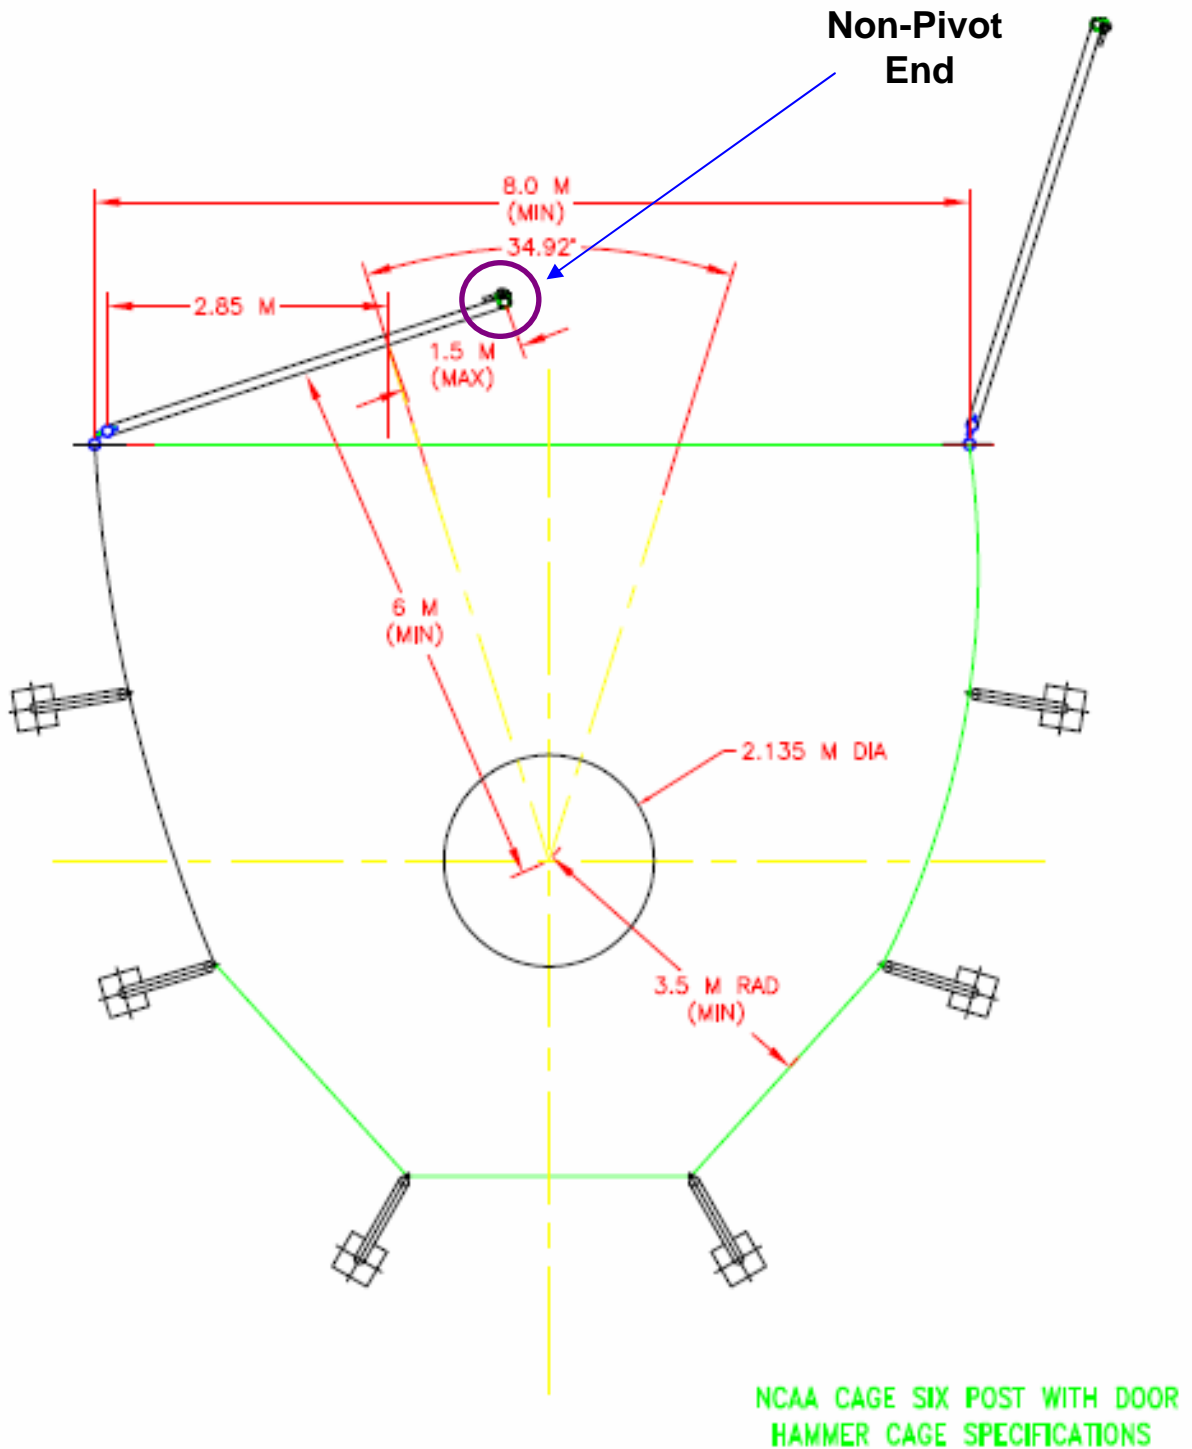

# Hammer

January, 2006

# NCAA Possible Hammer Cage Configuration

FromThe NCAA's  
2007 Men's & Women's Cross Country & Track & Field Rules, p.34

NCAA CAGE SIX POST WITH DOOR  
HAMMER CAGE SPECIFICATIONS