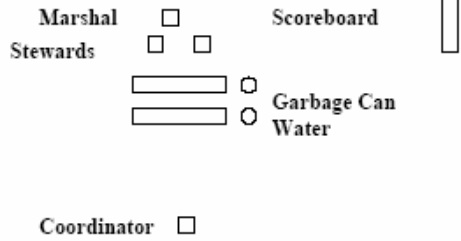

# NCAA Possible Hammer Cage Configuration

FromThe NCAA's  
2007 Men's & Women's Cross Country & Track & Field Rules, p.34

NCAA CAGE SIX POST WITH DOOR  
HAMMER CAGE SPECIFICATIONS