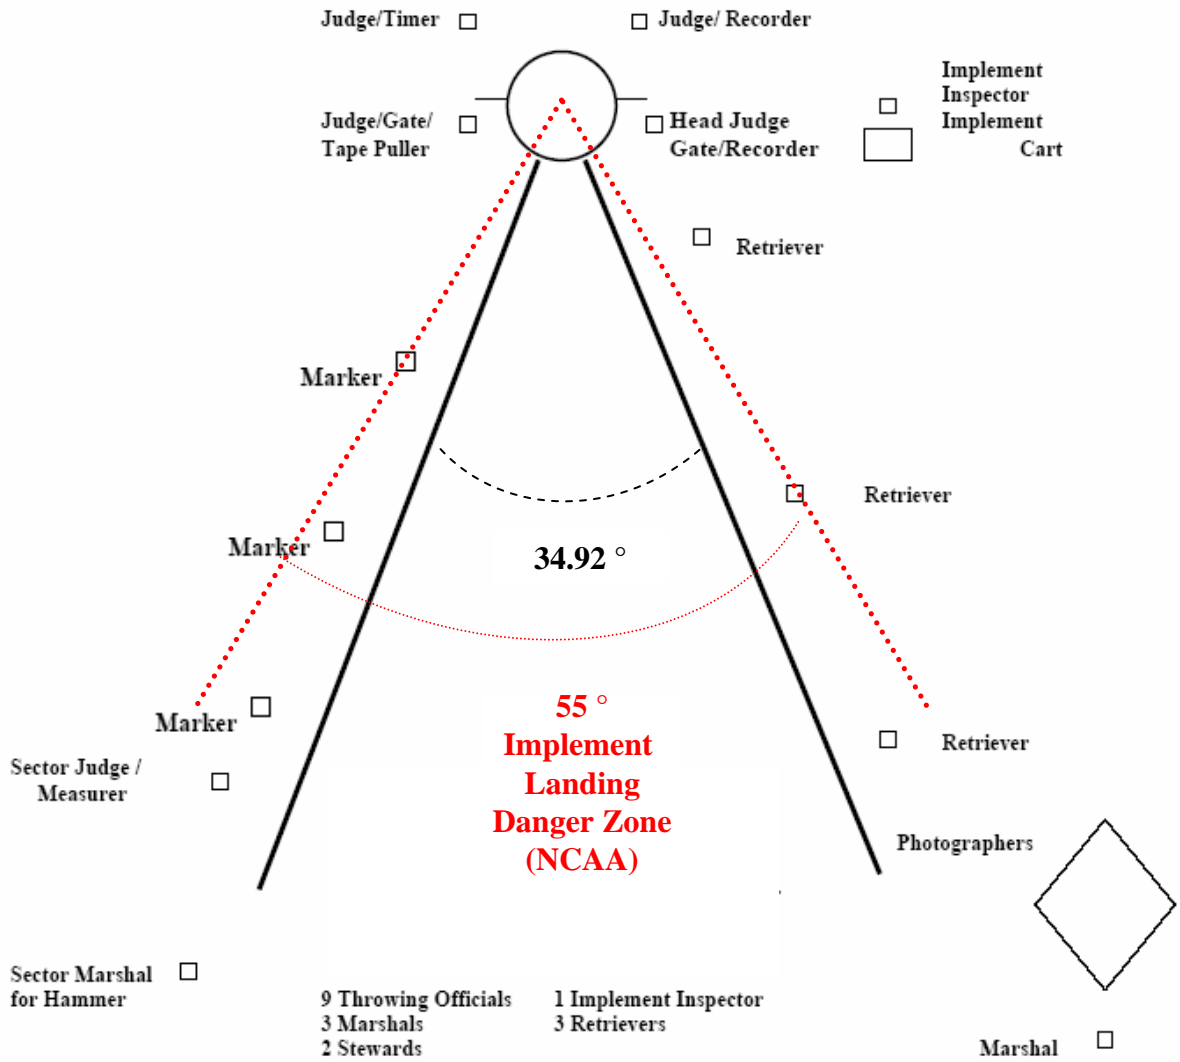

# Hammer

January, 2006

# NCAA Possible Hammer Cage Configuration

FromThe NCAA's  
2007 Men's & Women's Cross Country & Track & Field Rules, p.34

NCAA CAGE SIX POST WITH DOOR  
HAMMER CAGE SPECIFICATIONS