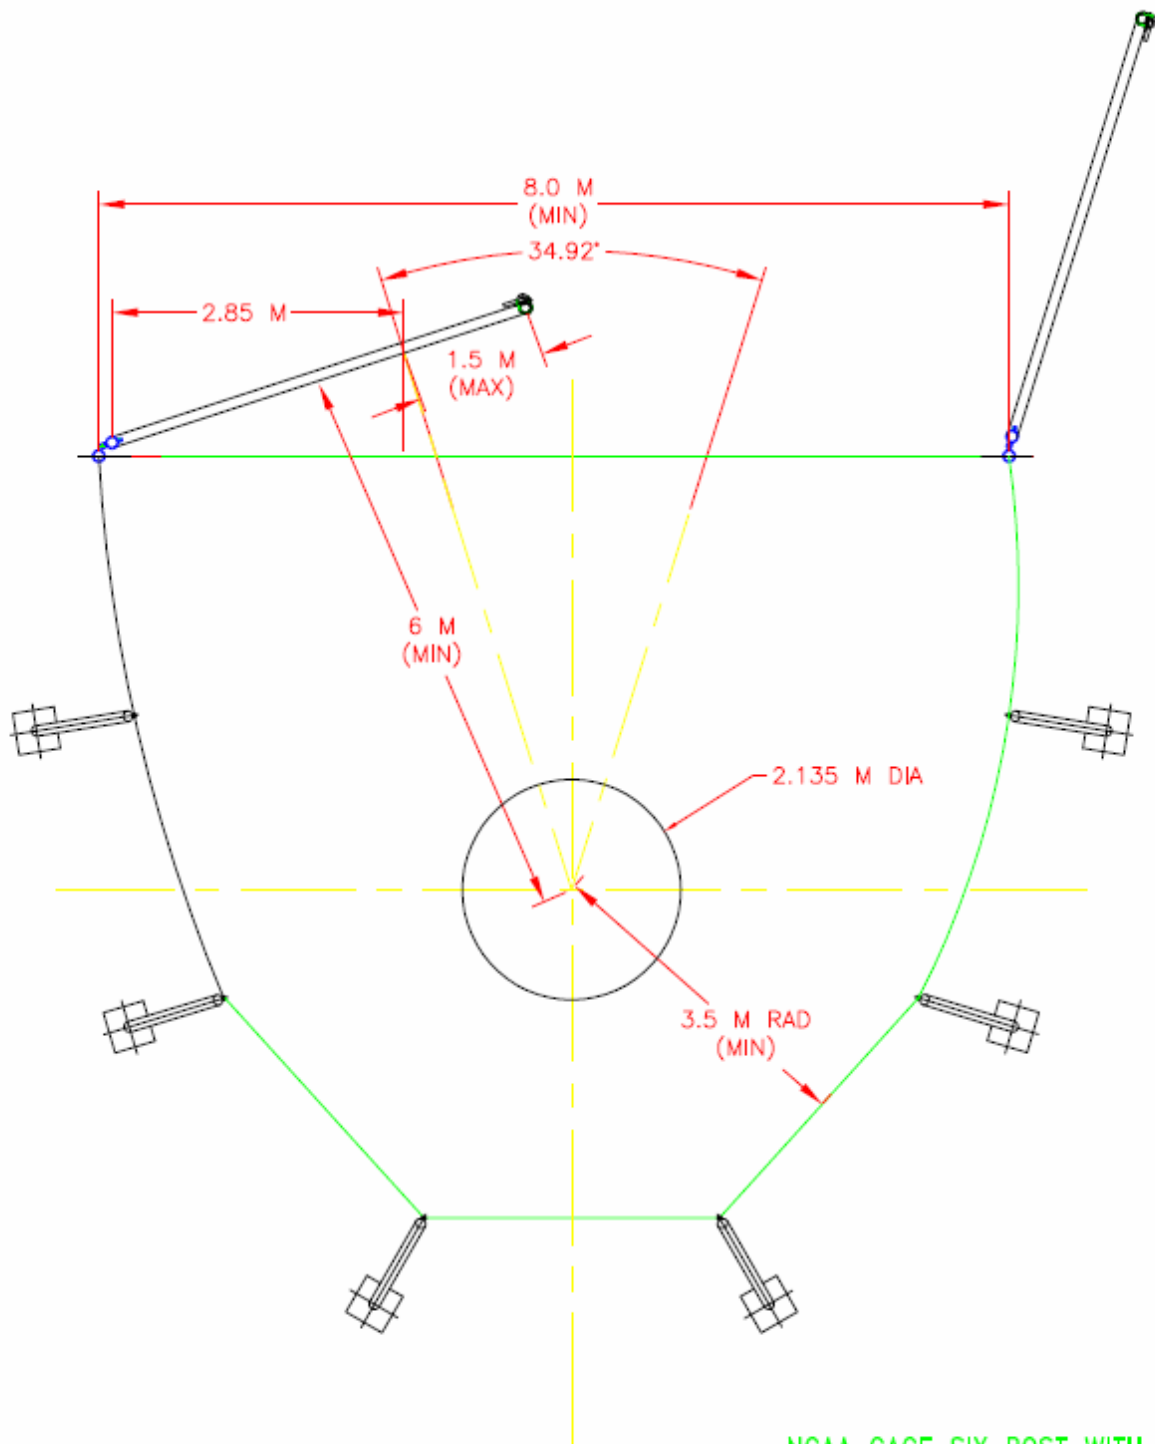

# Hammer

January, 2006

# NCAA Possible Hammer Cage Configuration

FromThe NCAA's  
2007 Men's & Women's Cross Country & Track & Field Rules, p.34

NCAA CAGE SIX POST WITH DOOR  
HAMMER CAGE SPECIFICATIONS