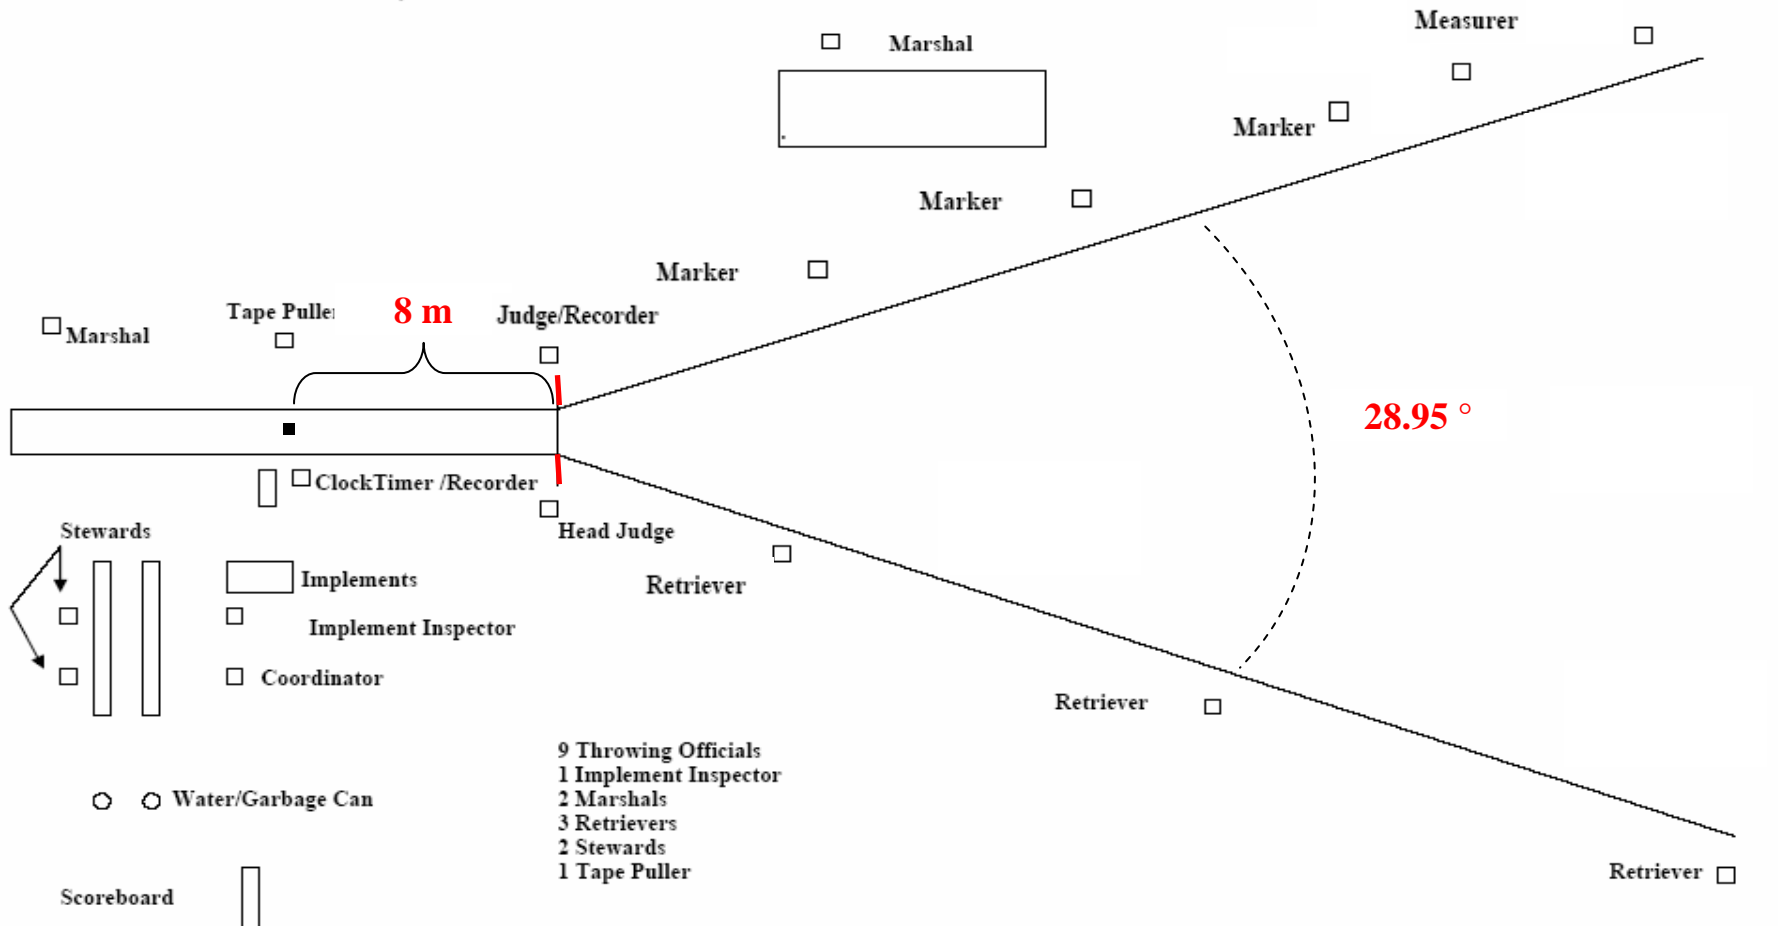

Javelin

January, 2006

N

Landing Area Official

- 9 Throwing Officials
- 1 Implement Inspector
- 2 Marshals
- 3 Retrievers
- 2 Stewards
- 1 Tape Puller